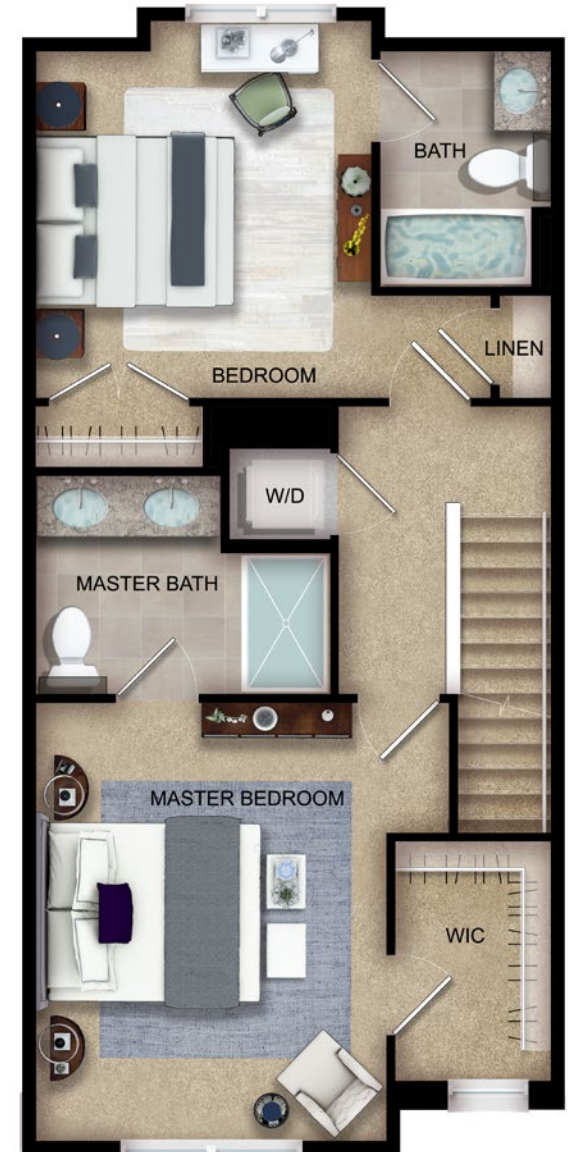

## WELLMONT 1 & 2

Townhome

2 Bedrooms,  
2 Bathrooms

1,245 – 1,281  
sq. ft.

FIRST FLOOR

SECOND FLOOR

Any and all information contained herein is subject to change without notice. Any statements made herein are not representations of fact, but are subjective and merely the opinion of the author. Fees may apply. Images are for illustration only. All residences are delivered vacant and furniture is not included.

## WELLMONT 3

Townhome

2 Bedrooms,  
2.5 Bathrooms  
+ Den

1,565 sq. ft.

Any and all information contained herein is subject to change without notice. Any statements made herein are not representations of fact, but are subjective and merely the opinion of the author. Fees may apply. Images are for illustration only. All residences are delivered vacant and furniture is not included.

## WELLMONT 4

Townhome

2 Bedrooms,  
2.5 Bathrooms

1,486 sq. ft.

FIRST FLOOR

SECOND FLOOR

THIRD FLOOR