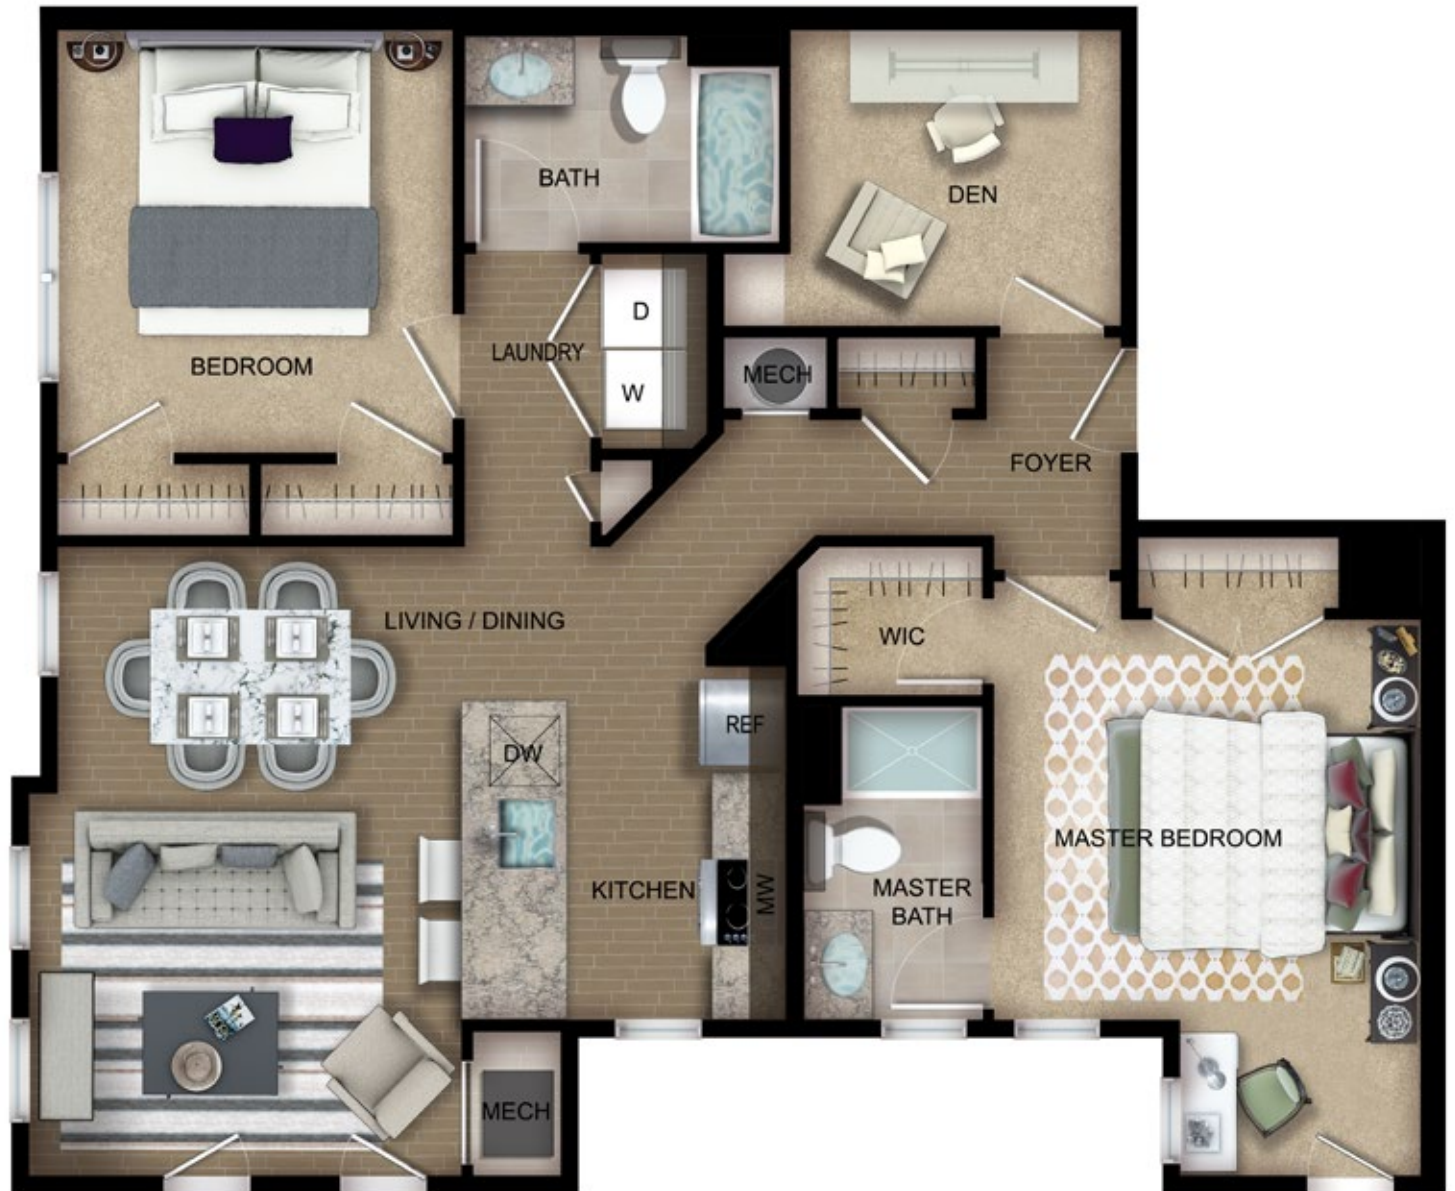

STATION VILLAGE

— AT AVENEL —

APOLLO 1

2 Bedrooms,
2 Bathrooms
+ Den

1,174 sq. ft.

Any and all information contained herein is subject to change without notice. Any statements made herein are not representations of fact, but are subjective and merely the opinion of the author. Fees may apply. Images are for illustration only. All residences are delivered vacant and furniture is not included.

STATION VILLAGE

— AT AVENEL —

APOLLO 2

2 Bedrooms,
2 Bathrooms
+ Den

1,140 sq. ft.

Any and all information contained herein is subject to change without notice. Any statements made herein are not representations of fact, but are subjective and merely the opinion of the author. Fees may apply. Images are for illustration only. All residences are delivered vacant and furniture is not included.

STATION VILLAGE

— AT AVENEL —

APOLLO 3

2 Bedrooms,
2 Bathrooms
+ Den

1,161 sq. ft.

Any and all information contained herein is subject to change without notice. Any statements made herein are not representations of fact, but are subjective and merely the opinion of the author. Fees may apply. Images are for illustration only. All residences are delivered vacant and furniture is not included.

STATION VILLAGE

— AT AVENEL —

APOLLO 4

2 Bedrooms,
2 Bathrooms
+ Den

1,164 sq. ft.